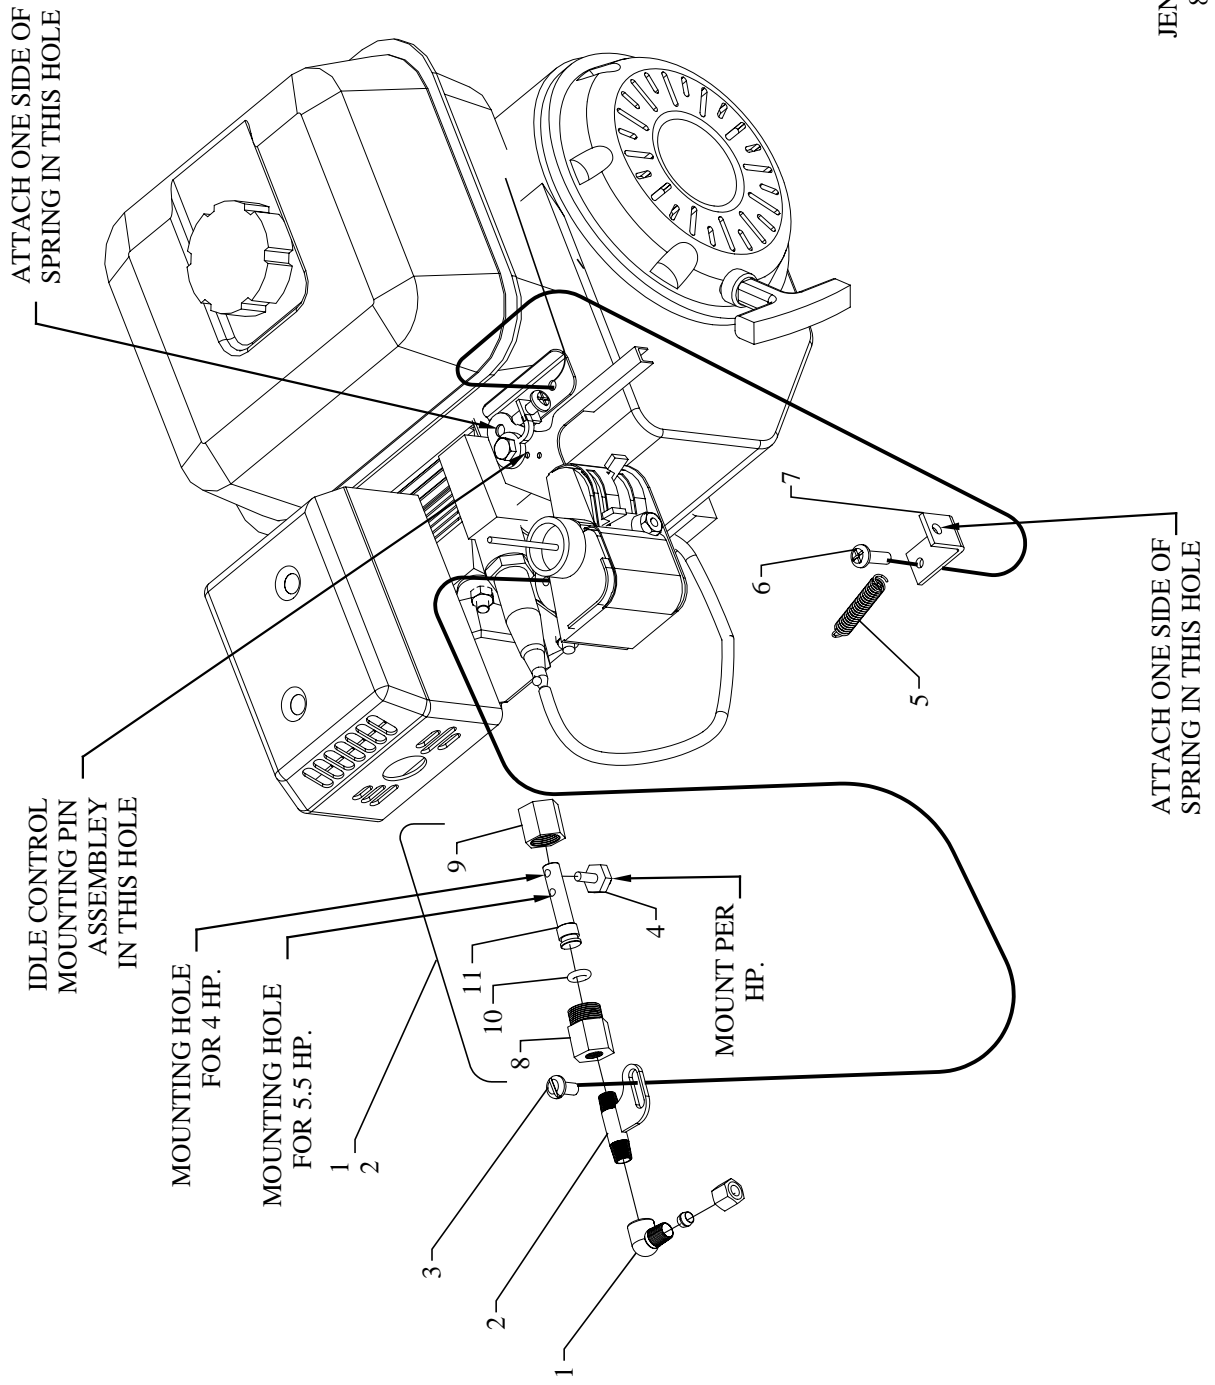

MODEL AM840 - 4HG - HC4V

NOTE: ITEM 25 SEE DRAWING OF IDLE CONTROL FOR MOUNTING INSTRUCTIONS

JENNY PRODUCTS, INC.
850 N. Pleasant Ave.
Somerset, Pennsylvania 15501

Parts List for Model AM840-4HG-HC4V

NOTE: The quantity number indicates the total number of pieces required for a complete pump repair.
When ordering parts give compressor model, serial number and part number. Order assemblies when possible.

Parts List for Model AM840-4HG-HC4V

NOTE: The quantity number indicates the total number of pieces required for a complete pump repair.
When ordering parts give compressor model, serial number and part number. Order assemblies when possible.

**IDLE CONTROL MOUNTING INSTRUCTIONS
FOR 4 AND 5 HP HONDA**

JENNY PRODUCTS, INC.
850 N. Pleasant Ave.
Somerset, Pennsylvania 15501

Parts List for Model AM840 Throttle Idle Control

NOTE: The quantity number indicates the total number of pieces required for a complete pump repair.
When ordering parts give compressor model, serial number and part number. Order assemblies when possible.