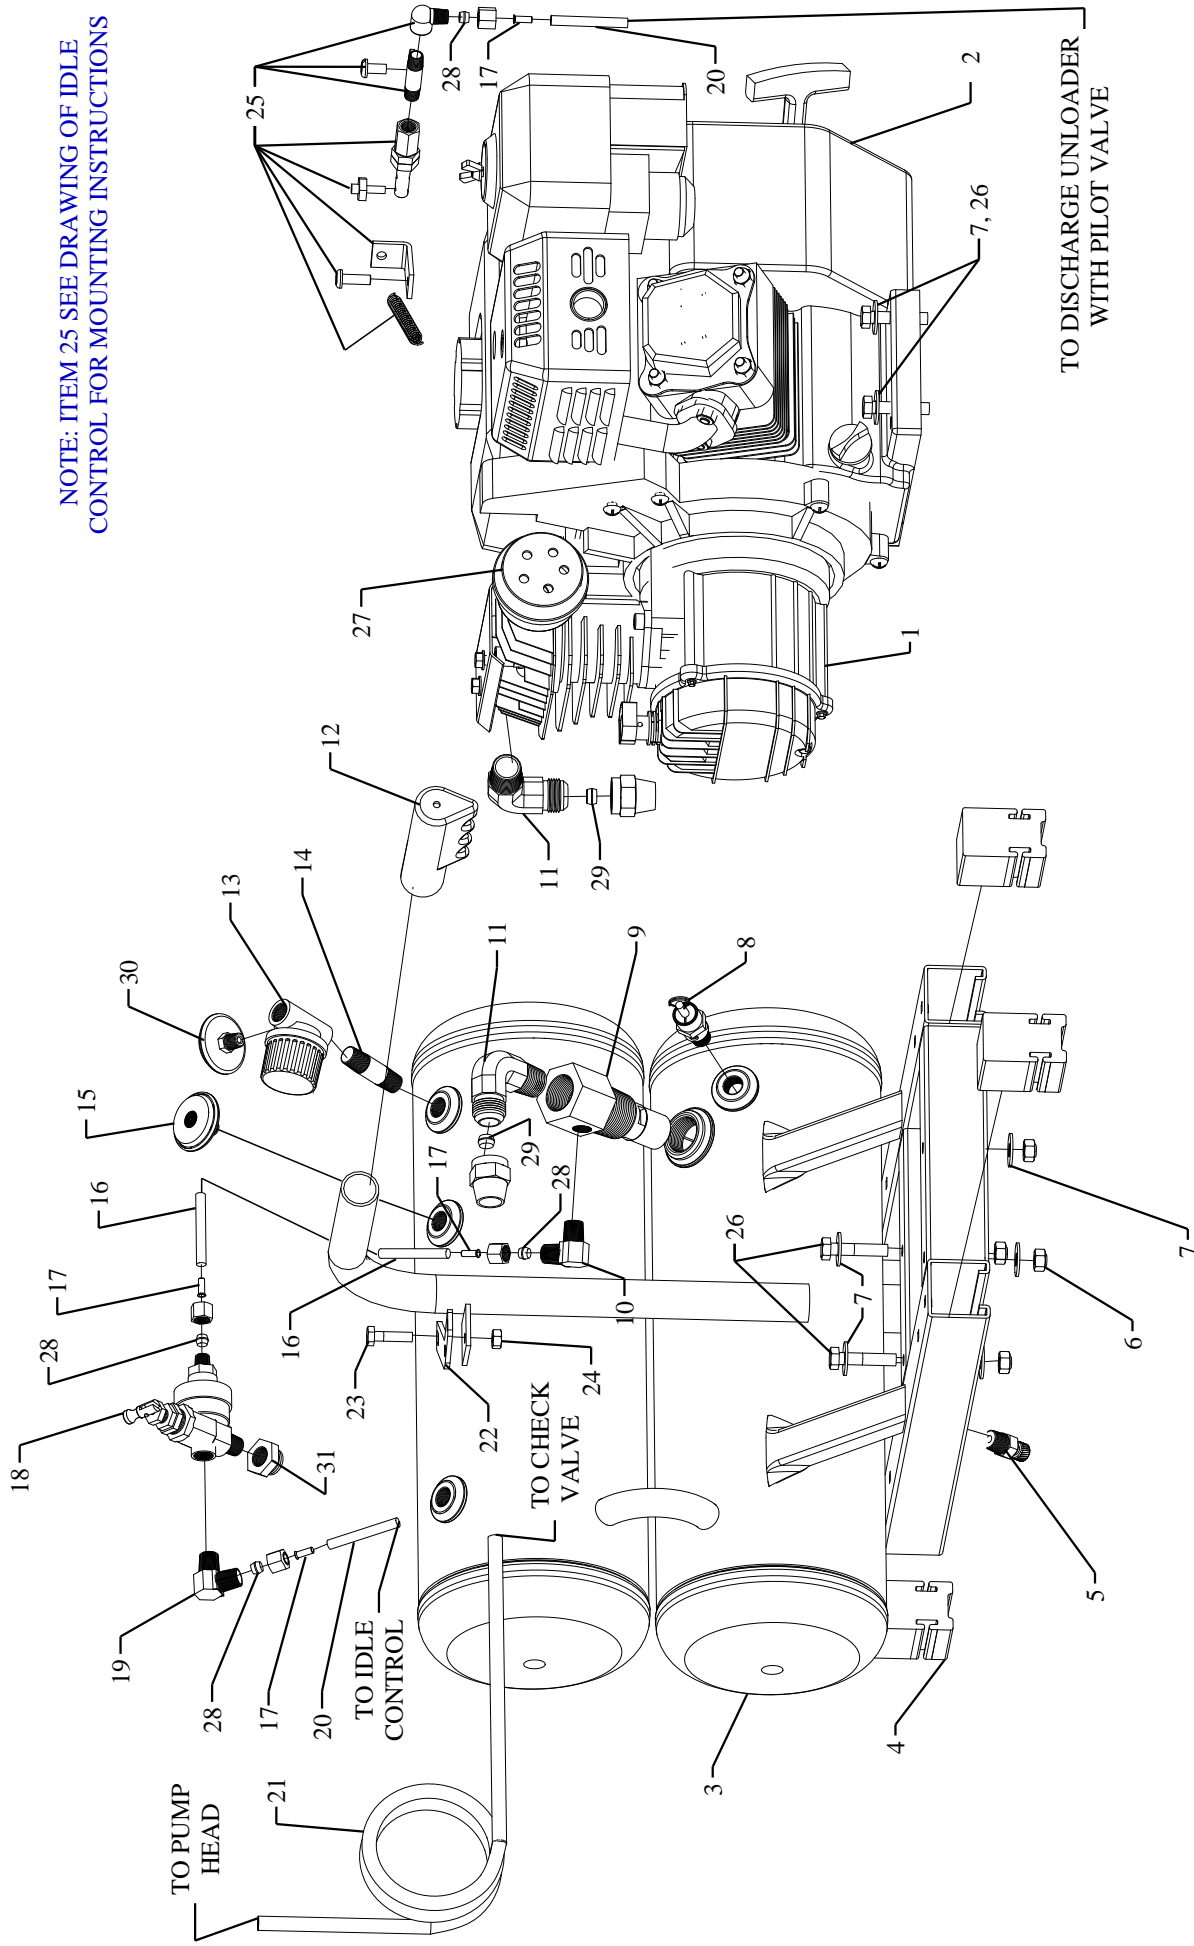

MODEL AM840 - 4HG - HC4V

NOTE: ITEM 25 SEE DRAWING OF IDLE CONTROL FOR MOUNTING INSTRUCTIONS

JENNY PRODUCTS, INC.
850 N. Pleasant Ave.
Somerset, Pennsylvania 15501

Parts List for Model AM840-4HG-HC4V

NOTE: The quantity number indicates the total number of pieces required for a complete pump repair.
When ordering parts give compressor model, serial number and part number. Order assemblies when possible.

Parts List for Model AM840-4HG-HC4V

NOTE: The quantity number indicates the total number of pieces required for a complete pump repair.
When ordering parts give compressor model, serial number and part number. Order assemblies when possible.

**IDLE CONTROL MOUNTING INSTRUCTIONS
FOR 4 AND 5 HP HONDA**

JENNY PRODUCTS, INC.
850 N. Pleasant Ave.
Somerset, Pennsylvania 15501

Parts List for Model AM840 Throttle Idle Control

NOTE: The quantity number indicates the total number of pieces required for a complete pump repair.
When ordering parts give compressor model, serial number and part number. Order assemblies when possible.