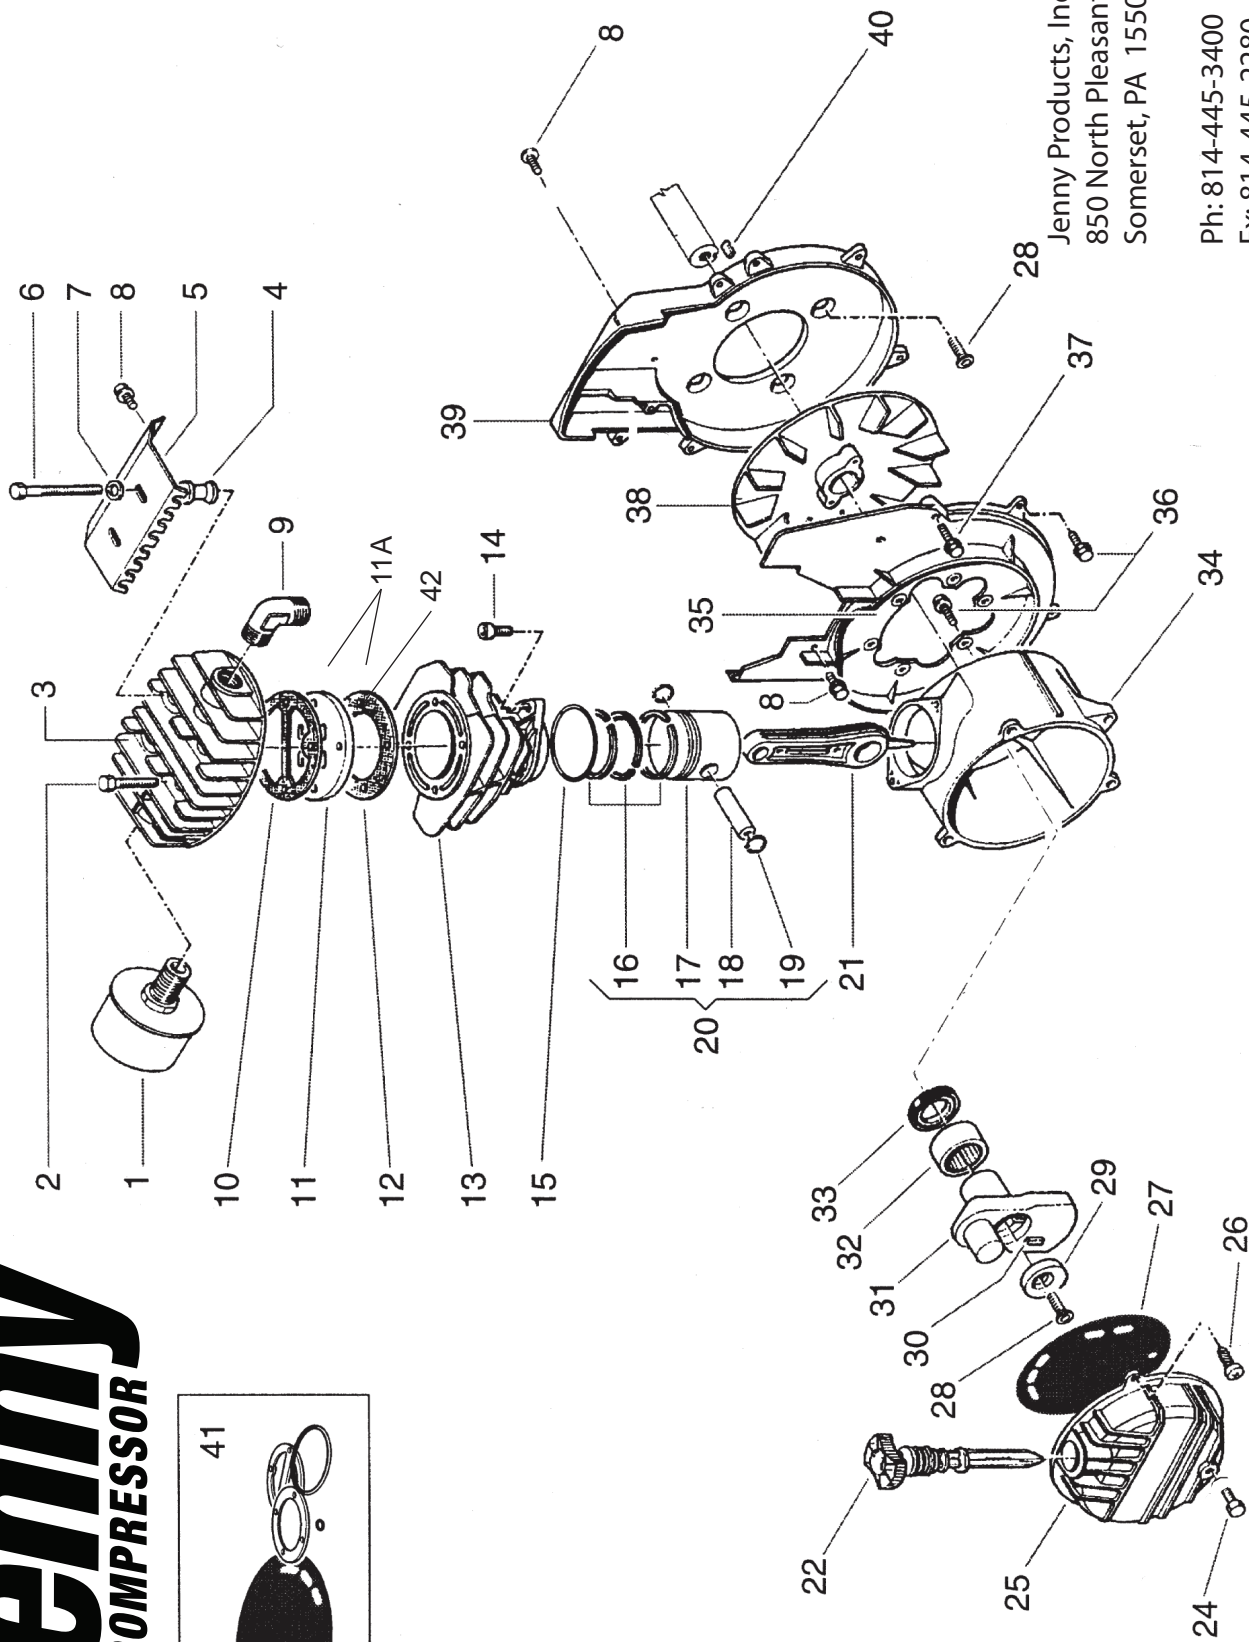

Jenny

AIR COMPRESSOR

Jenny Products, Inc.
850 North Pleasant Avenue
Somerset, PA 15501

Ph: 814-445-3400
Fx: 814-445-2280

www.jennycompressor.com

Copyright 2006

Parts List for Model AM840 Pump Exploded View

NOTE: The quantity number indicates the total number of pieces required for a complete pump repair.
When ordering parts give compressor model, serial number and part number. Order assemblies when possible.

<u>REF. NO.</u>	<u>PART NO.</u>	<u>DESCRIPTION</u>	<u>QTY.</u>
1	630-317007000	FILTER,AIR,AM39/77/78/840, 39154	1
2	630-014002021	BOLT,HEAD,M6 X 45,AM39, 3952	2
3	630-116069001	HEAD,COMPRESSOR,AIR,ALUM,AM39,(3950)	1
4	150-1163	SPACER AM83, 8378	2
5	109-1045	BAFFLE,HEAD,STEEL,PLATED,AM840,8368	1
6	630-014002025	BOLT,HEAD,M6 X 70,(8375)	2
7	630-014005044	WASHER,6.6 X 18 X 2,(8376)	2
8	630-014013042	BOLT,M5 X 15,TAPTITE,(8377)	3
9	121-1035	ELBOW,MALE,COMPRESSION,BR,3/8TBX3/8"NPTM	1
10	630-116022009	GASKET,HEAD,AM39/77, 3951	1
11	630-116022012	GASKET,PLATE,VALVE,AM39/77,(3941) NOT SHOWN	1
11A	630-116022013	PLATE,VALVE,AM39/77,(3940)	2
12	630-116022010	GASKET,CYLINDER,TOP,AM39/77,(3912)	1
13	630-116022001	CYLINDER,ALUMINUM,MK238, 8330	1
14	630-014011064	BOLT,CYLINDER,M8 X 18,AM78,(788)	2
15	630-116022029	GASKET,CYLINDER,BOTTOM,AM39/77,(3931)	1
16	630-216022002	SET,RING,PISTON, AM39/77,(39133)	1
17	630-116022004	PISTON,AM39/77,(3932)	1
18	630-116022040	PIN,WRIST,AM39/77,(3935)	1
19	630-015001000	CLIP,PIN,WRIST,AM39/77,(3936)	2
20	630-416022004	ASSY,PIN,PISTON & RING,AM39/77/78(39132)	1
21	630-116091021	ROD,CONNECTING,AM39/77/78/99,(3921)	1
22	630-012008000	DIPSTICK,GRIP,RED,AM39/77(3914)	1