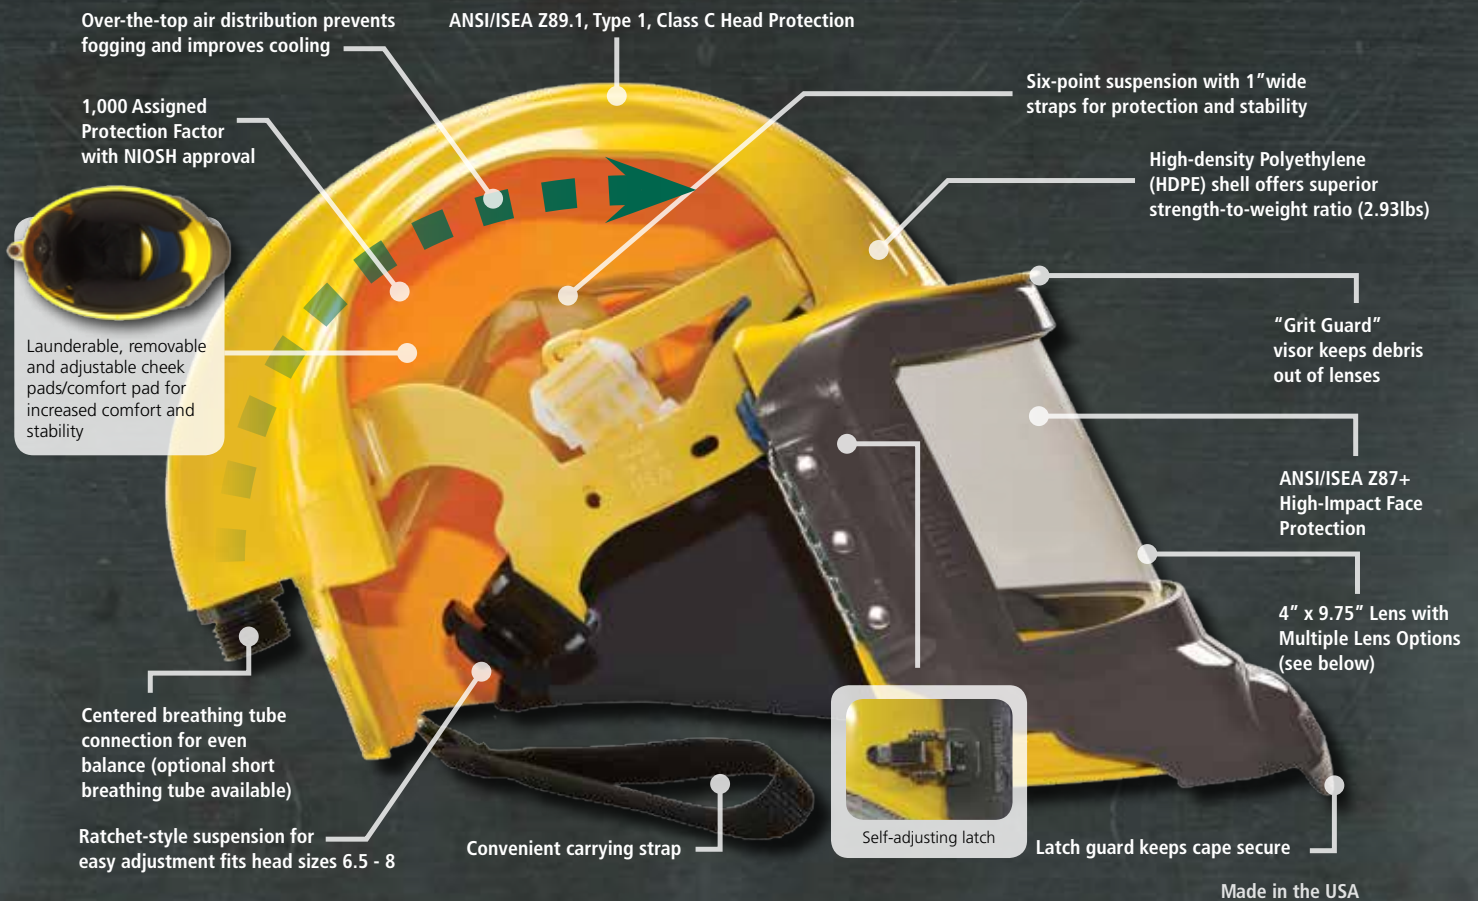

GVX Abrasive Blasting Respirator

GVX Highlights

Protection, comfort, and style define the Bullard GVX Respirator. Blasters experience the ultimate protection knowing their head, face, and respiratory system are protected while wearing the GVX. Looking and feeling good is a must for every blaster and that's why we offer the GVX in four distinctive colors: Vintage Yellow, Modern Navy, Imperial Red, and Bullard Green.

Cape Choices for the Way you Work

Full-bib capes attach within seconds to the GVX Helmet. Choose from cape or parka styles in 840 Denier Coated Nylon materials in 28" or 38" lengths. Capes are available in Grey only.

Lens Options

Inner Lens:
Tritan™, .040" Thick
Outer Lens:
PETG6 - Clear .040" or .015" Thick
PETG6 - Smoke .030" Thick
Acetate - Green .040" Thick
Tearaways:
Mylar - Clear Perforated
Mylar - with Adhesive Backing