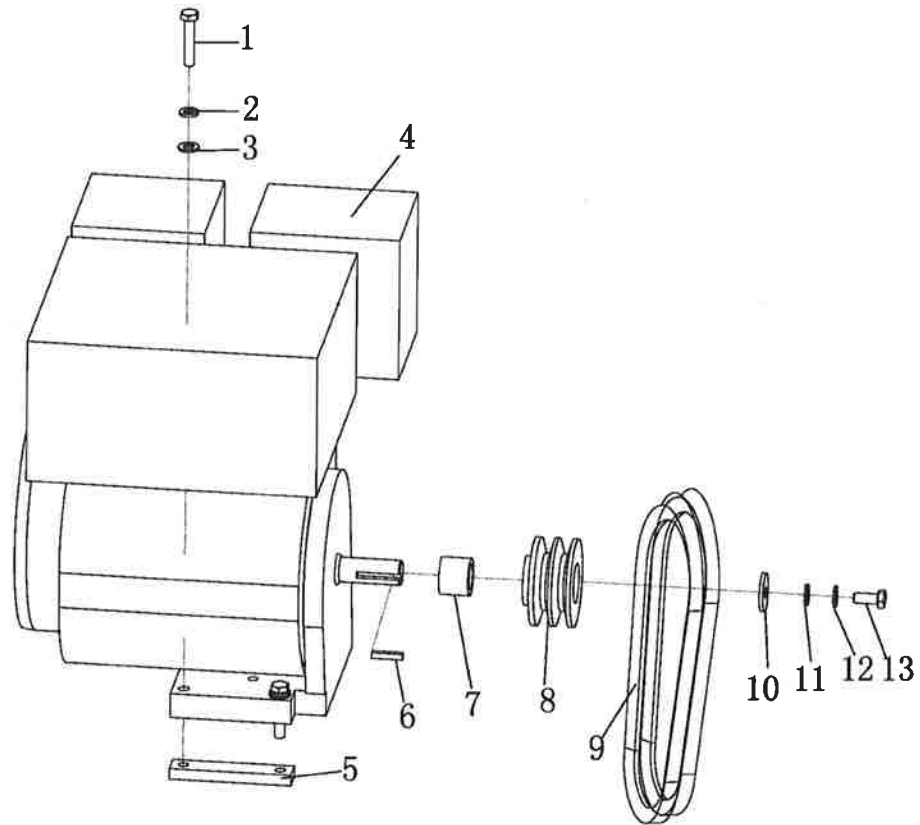

Concrete Cutter Parts List**FS14**

ITEM NO.	PART NO.	QTY	DESCRIPTION
1		1	Nut, M8
2		1	Spring Washer
3		1	Washer
4		1	Guide Wheel
5		1	Screw, M8x15
6		1	Outrigger
7		1	Axle Bolt
8		1	Retaining Ring
9		1	Hex Head Screw, M10x30
10		1	Spring Washer
11		1	Washer
12		1	Screw, M10x25
13		1	Engine Mounting Plate
14		1	Hex Head Screw, M10x50
15		1	Spring Washer
16		1	Washer
17		1	Hex Nut, M10
18		1	Inner Plate
19		2	Washer
20		2	Spring Washer
21		2	Hex Head Screw, M6x30
22		3	Hex Head Screw, M6x16
23		3	Spring Washer
24		3	Washer
25		3	Plate
26		1	Belt Cover

Concrete Cutter Parts List**FS14**

ITEM NO.	PART NO.	QTY	DESCRIPTION
1		1	Bolt
2		1	Valve
3		2	Washer
4		2	Spring Washer
5		2	Hex Head Screw, M6x16
6		1	Plate
7		1	Socket Head Screw, M6x8
8		1	Bolt
9		1	Water Hose
10		2	Hex Head Screw, M5x16
11		2	Spring Washer
12		2	Washer
13		1	Rubber Strip
14		1	Plate
15		1	Blade Guard
16		1	Hex Head Screw, M10x90
17		1	Spring Washer
18		1	Washer

ITEM NO.	PART NO.	QTY	DESCRIPTION
1		1	Wheel Frame
2		2	Bearing
3		4	Washer
4		4	Spring Washer
5		4	Hex Head Screw, M10x40
6		4	Bearing
7		2	Wheel
8		2	Retaining Ring
9		2	Retaining Ring
10		4	Bearing
11		2	Wheel
12		1	Lock Nut, M8
13		1	Washer
14		1	Pipe
15		1	Screw

ITEM NO.	PART NO.	QTY	DESCRIPTION
1		4	Hex Head Screw, M8x40
2		4	Washer
3		4	Spring Washer
4		1	Engine
5		2	Fixing Plate
6		1	Key
7		1	Sleeve
8		1	Clutch
9		2	V-belt
10		1	Washer
11		1	Washer
12		1	Spring Washer
13		1	Hex Head Screw, M8x25