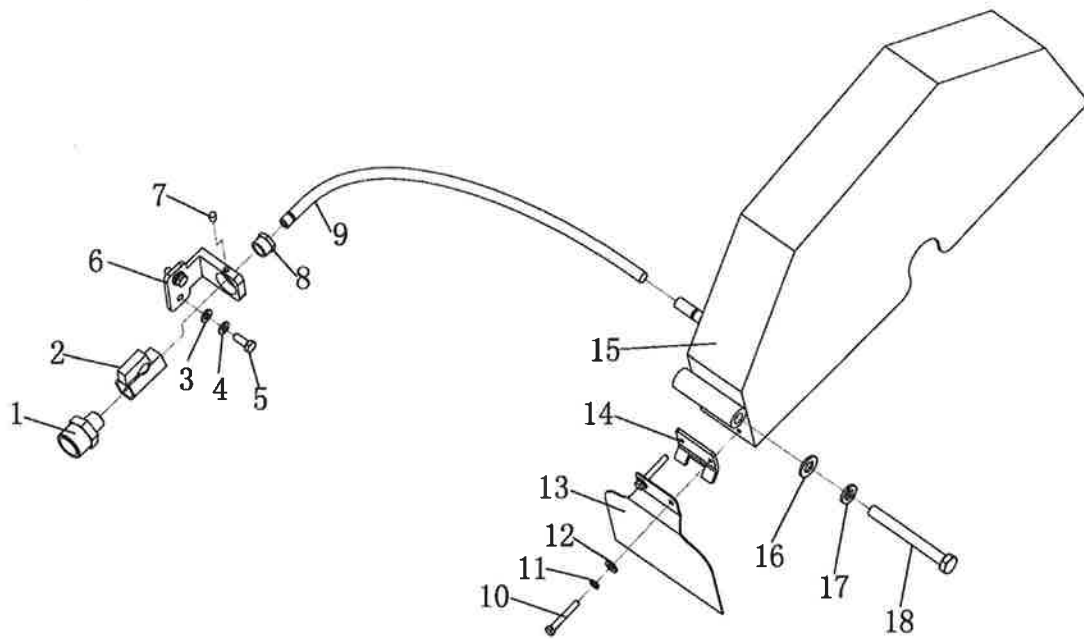

Concrete Cutter Parts List

FS14

ITEM NO.	PART NO.	QTY	DESCRIPTION
1		1	Bolt
2		1	Valve
3		2	Washer
4		2	Spring Washer
5		2	Hex Head Screw, M6x16
6		1	Plate
7		1	Socket Head Screw, M6x8
8		1	Bolt
9		1	Water Hose
10		2	Hex Head Screw, M5x16
11		2	Spring Washer
12		2	Washer
13		1	Rubber Strip
14		1	Plate
15		1	Blade Guard
16		1	Hex Head Screw, M10x90
17		1	Spring Washer
18		1	Washer