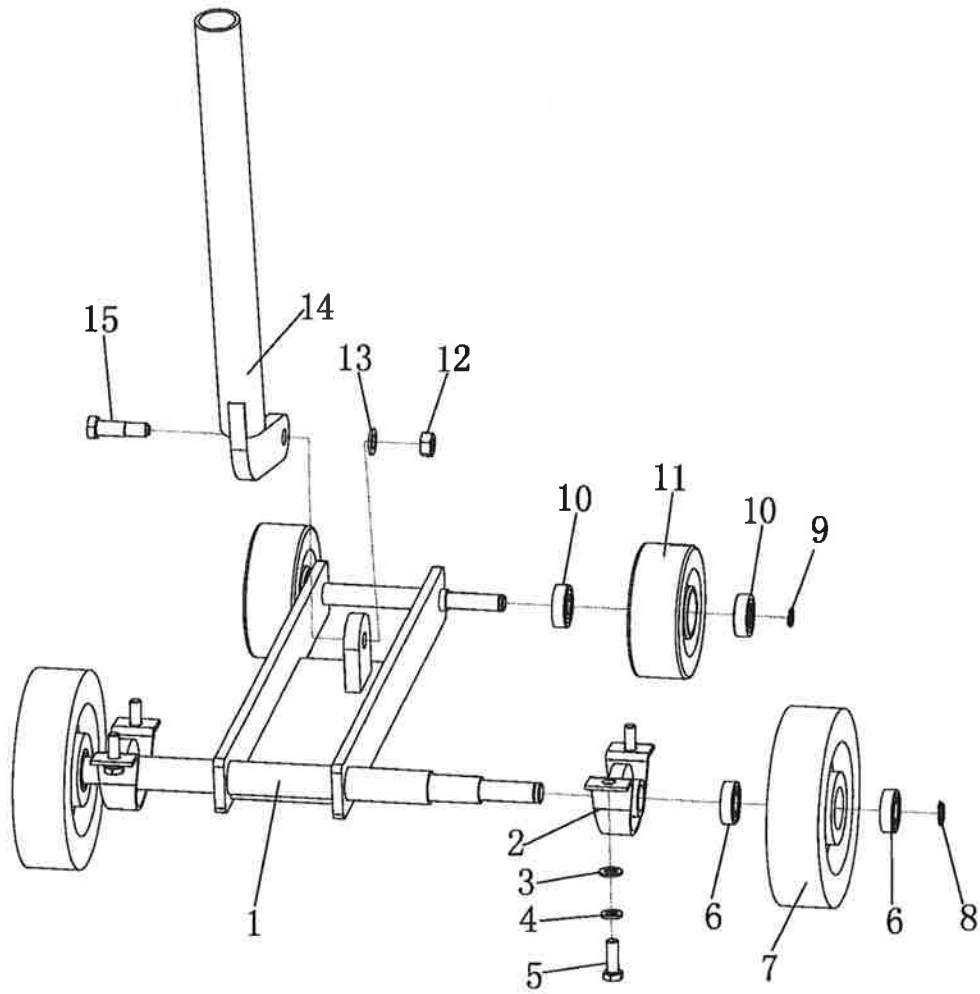

ITEM NO.	PART NO.	QTY	DESCRIPTION
1		1	Wheel Frame
2		2	Bearing
3		4	Washer
4		4	Spring Washer
5		4	Hex Head Screw, M10x40
6		4	Bearing
7		2	Wheel
8		2	Retaining Ring
9		2	Retaining Ring
10		4	Bearing
11		2	Wheel
12		1	Lock Nut, M8
13		1	Washer
14		1	Pipe
15		1	Screw