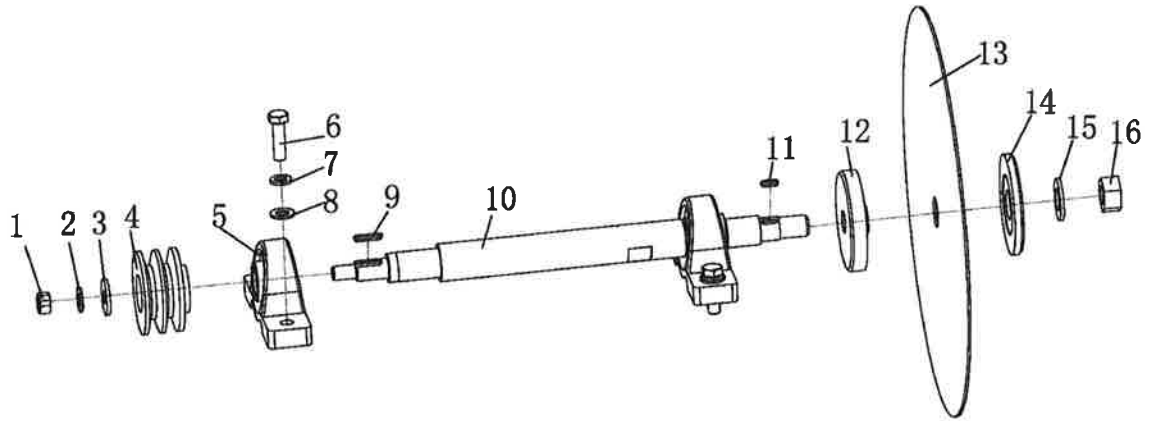

**VIRGINIA
ABRASIVES**

CLEAR CREEK EQUIPMENT COMPANY
12650 West 64th Avenue; Unit E-305
Arvada. Colorado 80004

Parts Book

Concrete Cutter

FS14

Concrete Cutter Parts List**FS14**

ITEM NO.	PART NO.	QTY	DESCRIPTION
A		1	Wheel Cpl.
B		1	Frame and Handle Cpl.
C		1	Blade Guard Cpl.
D		1	Engine Mounting Plate Cpl.
E		1	Main Shaft Cpl.
F		1	Wheel Cpl.

Concrete Cutter Parts List**FS14**

ITEM NO.	PART NO.	QTY	DESCRIPTION
1		2	Screw, M10x25
2		2	Handle Grip
3		1	Handle asy.
4		1	Handle
5		1	Washer
6		1	Spring Washer
7		1	Hex Nut, M8
8		1	Sleeve
9		1	Nut M10
10		1	Spring Washer
11		1	Washer
12		1	Bracket
13		1	Hex Head Screw, M8x8
14		2	Hex Head Screw, M8x35
15		2	Spring Washer
16		2	Washer
17		1	Bearing Holder
18		1	Screw
19		2	Hex Head Screw, M5x25
20		2	Washer
21		1	Throttle Control
22		2	Washer
23		2	Spring Washer
24		2	Hex Nut, M5
25		1	Ball
26		1	Spring
27		1	Socket Head Screw, M6x65
28		1	Pin
29		1	Switch
30		1	Pannel
31		1	Screw, M10x25
32		1	Wrench
33		1	Wrench
34		6	Hex Head Screw, M10x30
35		6	Spring Washer
36		6	Washer

ITEM NO.	PART NO.	QTY	DESCRIPTION
1		1	Wheel Frame
2		2	Bearing
3		4	Washer
4		4	Spring Washer
5		4	Hex Head Screw, M10x40
6		4	Bearing
7		2	Wheel
8		2	Retaining Ring
9		2	Retaining Ring
10		4	Bearing
11		2	Wheel
12		1	Lock Nut, M8
13		1	Washer
14		1	Pipe
15		1	Screw

ITEM NO.	PART NO.	QTY	DESCRIPTION
1		4	Hex Head Screw, M8x40
2		4	Washer
3		4	Spring Washer
4		1	Engine
5		2	Fixing Plate
6		1	Key
7		1	Sleeve
8		1	Clutch
9		2	V-belt
10		1	Washer
11		1	Washer
12		1	Spring Washer
13		1	Hex Head Screw, M8x25