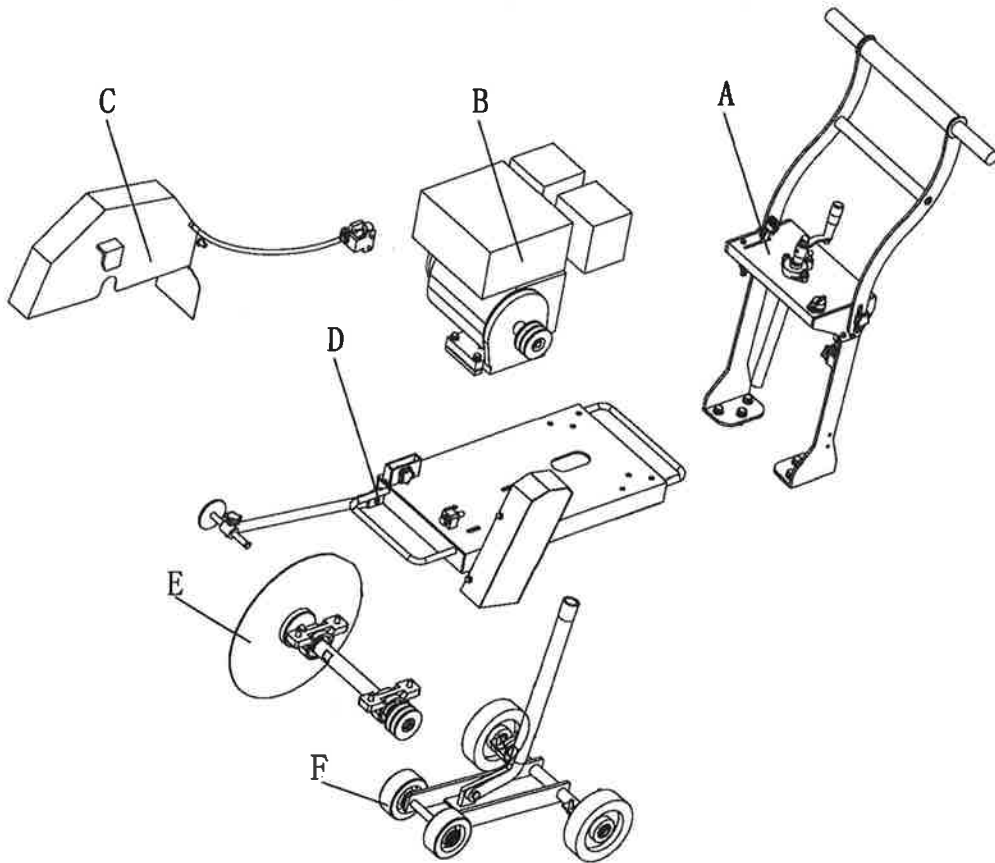

**VIRGINIA
ABRASIVES**

CLEAR CREEK EQUIPMENT COMPANY
12650 West 64th Avenue; Unit E-305
Arvada. Colorado 80004

Parts Book

Concrete Cutter

FS14

Concrete Cutter Parts List**FS14**

ITEM NO.	PART NO.	QTY	DESCRIPTION
A		1	Wheel Cpl.
B		1	Frame and Handle Cpl.
C		1	Blade Guard Cpl.
D		1	Engine Mounting Plate Cpl.
E		1	Main Shaft Cpl.
F		1	Wheel Cpl.

Concrete Cutter Parts List**FS14**

ITEM NO.	PART NO.	QTY	DESCRIPTION
1		2	Screw, M10x25
2		2	Handle Grip
3		1	Handle asy.
4		1	Handle
5		1	Washer
6		1	Spring Washer
7		1	Hex Nut, M8
8		1	Sleeve
9		1	Nut M10
10		1	Spring Washer
11		1	Washer
12		1	Bracket
13		1	Hex Head Screw, M8x8
14		2	Hex Head Screw, M8x35
15		2	Spring Washer
16		2	Washer
17		1	Bearing Holder
18		1	Screw
19		2	Hex Head Screw, M5x25
20		2	Washer
21		1	Throttle Control
22		2	Washer
23		2	Spring Washer
24		2	Hex Nut, M5
25		1	Ball
26		1	Spring
27		1	Socket Head Screw, M6x65
28		1	Pin
29		1	Switch
30		1	Pannel
31		1	Screw, M10x25
32		1	Wrench
33		1	Wrench
34		6	Hex Head Screw, M10x30
35		6	Spring Washer
36		6	Washer

ITEM NO.	PART NO.	QTY	DESCRIPTION
1		1	Wheel Frame
2		2	Bearing
3		4	Washer
4		4	Spring Washer
5		4	Hex Head Screw, M10x40
6		4	Bearing
7		2	Wheel
8		2	Retaining Ring
9		2	Retaining Ring
10		4	Bearing
11		2	Wheel
12		1	Lock Nut, M8
13		1	Washer
14		1	Pipe
15		1	Screw

ITEM NO.	PART NO.	QTY	DESCRIPTION
1		4	Hex Head Screw, M8x40
2		4	Washer
3		4	Spring Washer
4		1	Engine
5		2	Fixing Plate
6		1	Key
7		1	Sleeve
8		1	Clutch
9		2	V-belt
10		1	Washer
11		1	Washer
12		1	Spring Washer
13		1	Hex Head Screw, M8x25