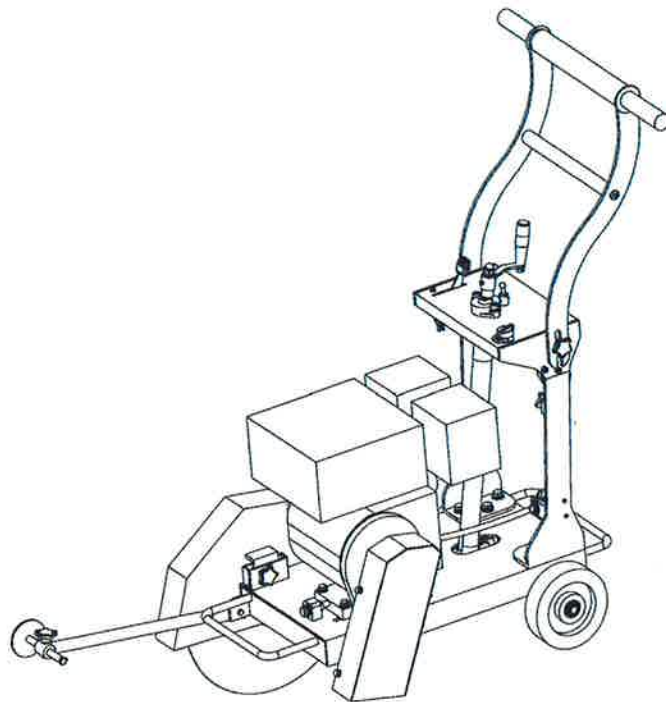

**VIRGINIA
ABRASIVES**

CLEAR CREEK EQUIPMENT COMPANY
12650 West 64th Avenue; Unit E-305
Arvada. Colorado 80004

Parts Book

Concrete Cutter

FS14

Concrete Cutter Parts List**FS14**

ITEM NO.	PART NO.	QTY	DESCRIPTION
A		1	Wheel Cpl.
B		1	Frame and Handle Cpl.
C		1	Blade Guard Cpl.
D		1	Engine Mounting Plate Cpl.
E		1	Main Shaft Cpl.
F		1	Wheel Cpl.

Concrete Cutter Parts List**FS14**

ITEM NO.	PART NO.	QTY	DESCRIPTION
1		2	Screw, M10x25
2		2	Handle Grip
3		1	Handle asy.
4		1	Handle
5		1	Washer
6		1	Spring Washer
7		1	Hex Nut, M8
8		1	Sleeve
9		1	Nut M10
10		1	Spring Washer
11		1	Washer
12		1	Bracket
13		1	Hex Head Screw, M8x8
14		2	Hex Head Screw, M8x35
15		2	Spring Washer
16		2	Washer
17		1	Bearing Holder
18		1	Screw
19		2	Hex Head Screw, M5x25
20		2	Washer
21		1	Throttle Control
22		2	Washer
23		2	Spring Washer
24		2	Hex Nut, M5
25		1	Ball
26		1	Spring
27		1	Socket Head Screw, M6x65
28		1	Pin
29		1	Switch
30		1	Pannel
31		1	Screw, M10x25
32		1	Wrench
33		1	Wrench
34		6	Hex Head Screw, M10x30
35		6	Spring Washer
36		6	Washer

Concrete Cutter Parts List**FS14**

ITEM NO.	PART NO.	QTY	DESCRIPTION
1		1	Nut, M10
2		1	Spring Washer
3		1	Washer
4		1	Pulley
5		2	Bearing
6		4	Hex Head Screw, m10x35
7		4	Spring Washer
8		4	Washer
9		1	Key
10		1	Shaft
11		1	Key
12		1	Flange
13		1	Blade
14		1	Flange
15		1	Washer
16		1	Nut

ITEM NO.	PART NO.	QTY	DESCRIPTION
1		4	Hex Head Screw, M8x40
2		4	Washer
3		4	Spring Washer
4		1	Engine
5		2	Fixing Plate
6		1	Key
7		1	Sleeve
8		1	Clutch
9		2	V-belt
10		1	Washer
11		1	Washer
12		1	Spring Washer
13		1	Hex Head Screw, M8x25