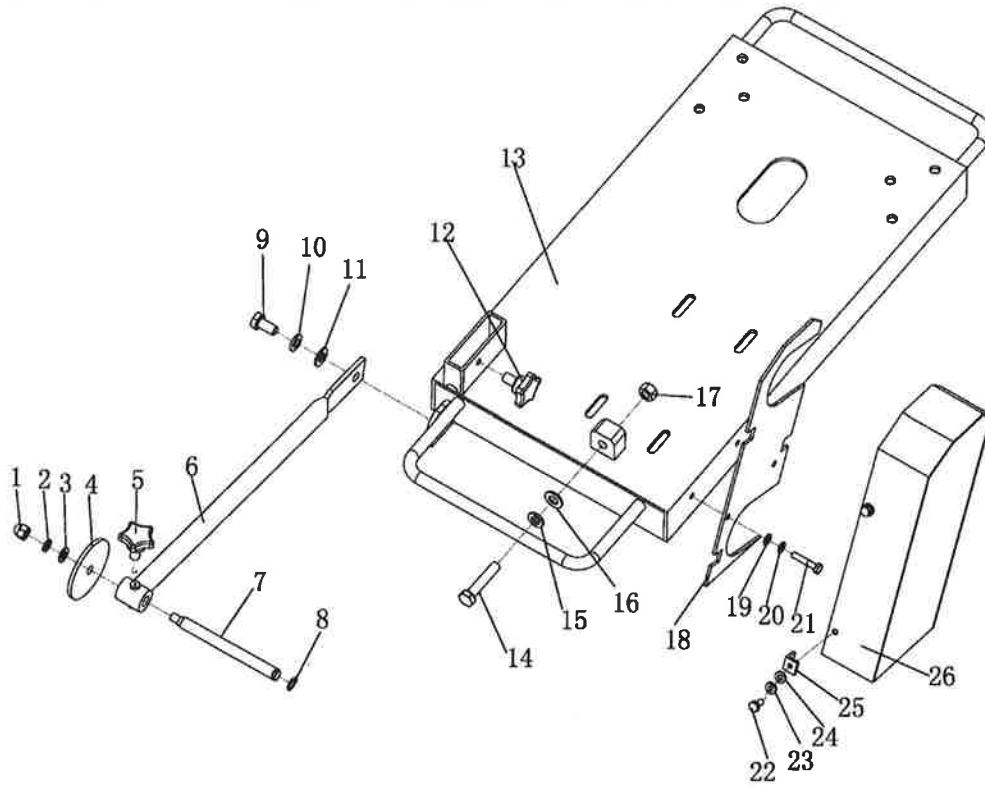

Concrete Cutter Parts List

FS14

ITEM NO.	PART NO.	QTY	DESCRIPTION
1		1	Nut, M8
2		1	Spring Washer
3		1	Washer
4		1	Guide Wheel
5		1	Screw, M8x15
6		1	Outrigger
7		1	Axle Bolt
8		1	Retaining Ring
9		1	Hex Head Screw, M10x30
10		1	Spring Washer
11		1	Washer
12		1	Screw, M10x25
13		1	Engine Mounting Plate
14		1	Hex Head Screw, M10x50
15		1	Spring Washer
16		1	Washer
17		1	Hex Nut, M10
18		1	Inner Plate
19		2	Washer
20		2	Spring Washer
21		2	Hex Head Screw, M6x30
22		3	Hex Head Screw, M6x16
23		3	Spring Washer
24		3	Washer
25		3	Plate
26		1	Belt Cover