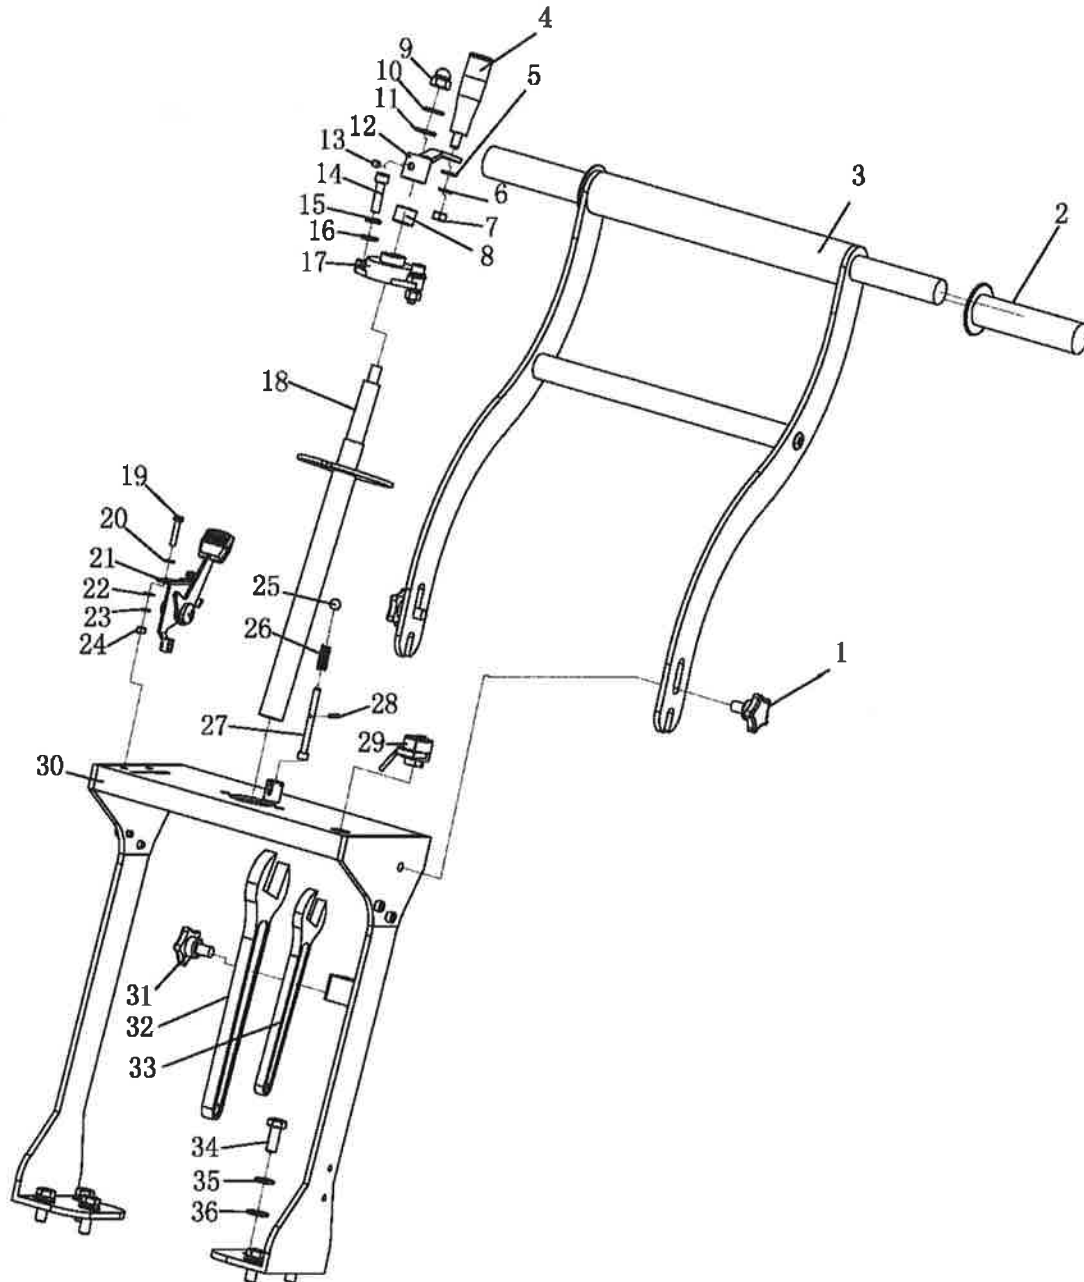

Concrete Cutter Parts List**FS14**

ITEM NO.	PART NO.	QTY	DESCRIPTION
1		2	Screw, M10x25
2		2	Handle Grip
3		1	Handle asy.
4		1	Handle
5		1	Washer
6		1	Spring Washer
7		1	Hex Nut, M8
8		1	Sleeve
9		1	Nut M10
10		1	Spring Washer
11		1	Washer
12		1	Bracket
13		1	Hex Head Screw, M8x8
14		2	Hex Head Screw, M8x35
15		2	Spring Washer
16		2	Washer
17		1	Bearing Holder
18		1	Screw
19		2	Hex Head Screw, M5x25
20		2	Washer
21		1	Throttle Control
22		2	Washer
23		2	Spring Washer
24		2	Hex Nut, M5
25		1	Ball
26		1	Spring
27		1	Socket Head Screw, M6x65
28		1	Pin
29		1	Switch
30		1	Pannel
31		1	Screw, M10x25
32		1	Wrench
33		1	Wrench
34		6	Hex Head Screw, M10x30
35		6	Spring Washer
36		6	Washer

Concrete Cutter Parts List**FS14**

ITEM NO.	PART NO.	QTY	DESCRIPTION
1		1	Nut, M10
2		1	Spring Washer
3		1	Washer
4		1	Pulley
5		2	Bearing
6		4	Hex Head Screw, m10x35
7		4	Spring Washer
8		4	Washer
9		1	Key
10		1	Shaft
11		1	Key
12		1	Flange
13		1	Blade
14		1	Flange
15		1	Washer
16		1	Nut

ITEM NO.	PART NO.	QTY	DESCRIPTION
1		1	Wheel Frame
2		2	Bearing
3		4	Washer
4		4	Spring Washer
5		4	Hex Head Screw, M10x40
6		4	Bearing
7		2	Wheel
8		2	Retaining Ring
9		2	Retaining Ring
10		4	Bearing
11		2	Wheel
12		1	Lock Nut, M8
13		1	Washer
14		1	Pipe
15		1	Screw

ITEM NO.	PART NO.	QTY	DESCRIPTION
1		4	Hex Head Screw, M8x40
2		4	Washer
3		4	Spring Washer
4		1	Engine
5		2	Fixing Plate
6		1	Key
7		1	Sleeve
8		1	Clutch
9		2	V-belt
10		1	Washer
11		1	Washer
12		1	Spring Washer
13		1	Hex Head Screw, M8x25